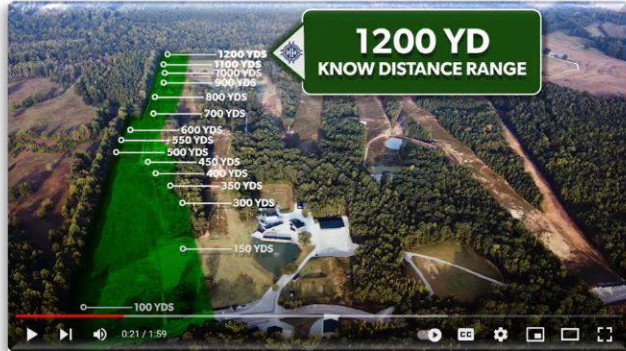

All targets/props are modular and are repositioned depending on training requirements/weapon system(s) utilized

1200 Yard Known Distance Range

Disciplines: Precision Rifle, Carbine, Pistol
Target Types: Paper & Steel
Number of Targets: 95+
Target Sizes: Sub-MOA to Full-size IPSC (18x30)
Long Shot Camera System: 100, 800, 900, 1000, 1100, 1200 Yard Berms
Target Distances in Yards: 150, 300, 350, 400, 450, 500, 550, 600, 700, 800, 900, 1000, 1100, 1200
Open Field Fire Targets: 763, 814, 861, 908
Cars: 406, 456, 502

[Click on the video link to view this range and firing line props](#)

1400 & 1000 Yard Field Fire Ranges

1400 Yard Range
Disciplines: Precision Rifle, Carbine
Target Type: Steel & Mover System
Number of Targets: 105+
Target Sizes: Sub-MOA to Full-size IPSC (18x30)
Close/Carbine Targets: 75-600+ yards
1370 Yard Left Lane
. IPSC/ Prairie Dog: 255, 286, 319
. IPSC Pairs: 863, 1059, 1203, 1304, 1364
. Big Square: 1374
. Mover: 1056
1200 Yard Center Lane
. Left: 467, 583, 694, 740, 787
. Right Far: 717, 781, 834, 906, 974
. Right Wood Line: 339, 372, 473, 580, 668
. Middle: 337, 379, 415, 460, 668
. Left Berm: 455
. Racks: 670, 1061
800 Yard Right Lane:
. Center: 513, 557, 648, 722, 788
. Animals: 321, 394, 447, 489, 530, 598, 670, 787
. Rack: 789

[Click on the video link to view this range and firing line props](#)

1000 Yard Range
Disciplines: Precision Rifle, Carbine, Pistol
Target Types: Paper, Steel & Mover System
Number of Targets: 120+
Target Sizes: Sub-MOA to Full-size IPSC (18x30)
Close/Carbine Targets: 75-500+ yards
1000 Yard Left Lane
IPSC Pairs: 506, 698, 844, 947, 1004
Mover: 700
Rack: 755
630 Yard Left Lane
. Center: 449, 486, 527, 572, 630
. Rack/Back Berm: 630
750 Yard Middle Lane
. Left: 609, 645, 681, 727, 744
. Right: 575, 628, 669, 702, 745
. Right Close: 197, 261, 315, 392, 443
. Racks: 445, 656, 745
. Cars: Black 544, White 629, White 681
600 Yard Right Lane
. Center: 447, 480, 509, 545, 595
. Rack: 595

[Click on the video link to view this range and firing line props](#)

500 Yard Mover Range

Disciplines: Precision Rifle, Carbine, Pistol, Rimfire
Target Types: Paper, Steel & x4 Mover Systems
Number of Targets: 57+
Target Sizes: Sub-MOA to Full-size IPSC (18x30)
Moving Target Distances in Yards:
. 150-yard Mover System
. 300-yard Mover System
. x2 500-yard Mover Systems
Stationary Target Distances in Yards:
. M1: 384, M2: 476, M3: 482, M4: 487, M5: 516
. Left Rack: 514
. Right Berm: 510
Rimfire/Carbine Targets: 50-515+ yards

[Click on the video link to view this range and firing line props](#)

All target distances are in yards