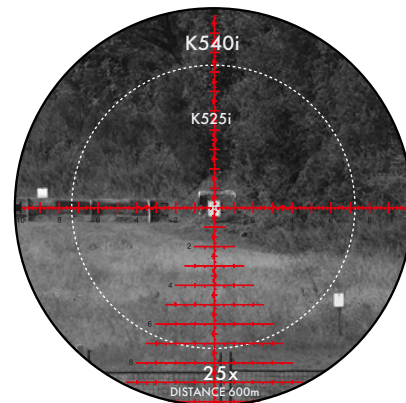

# K540i REFINED UNPARALLELED PERFORMANCE.

5-40x56i

Designed for professional long-range shooting, the K540i sets a bold new standard. Its unparalleled field of view provides maximum downrange clarity and enables seamless target transition, essential in fast-paced scenarios.

## FEATURES

First focal plane

Illuminated reticle

Main tube diameter 36 mm

10 MIL per revolution turrets

Adjustment direction CCW

Top mounted parallax

Windage left or right

EASYREAD

REVOLUTION INDICATOR

ZEROSTOP

TWISTGUARD

VISIONFLEX

\* Based on the comparison to K525i (2025) at 25x.

## K540i REFINED TECHNICAL DATA

Focal plane	FFP
Magnification	5-40
Objective lens diameter (mm)	56
Field of view (ft/100 yds)	30.6-3.9
Exit pupil diameter (mm)	7.7-1.4
Eye relief (mm)	3.62
Diopter compensation (dpt)	+2/-3
Twilight factor (DIN 58388)	16.7-47.3
Parallax adjustment (m)	20 - ∞
Impact correction / Click E/W	.1 MRAD
Clicks / Revolution E/W	100/100
Adjustment range E/W (MIL)	29/12
Adjustment range E/W (in/100 yds)	104.4/43.2
Adjustment range E/W (MOA)	100/41.3
Adjustment direction	CCW
Windage	left/right
Maintube diameter (mm)	36
Length (in)	16.1
Weight (oz)	39.3
Battery type	CR2032
Objective filter thread	M58 x 0.75
Reticles	SKMR4+ SKMR+
Illumination	
VISIONFLEX	
EASYREAD	
ZEROSTOP	
TWISTGUARD	
Waterproof (ISO9022-8)	
Accessories (optional)	Flip-Up Cover Objective 56 mm / Ocular 52 mm, Sunshield 56 mm, Killflash ARD 56 mm, Parallax Spinner K-1, Throw Lever K-1, Bubble Level 36 mm